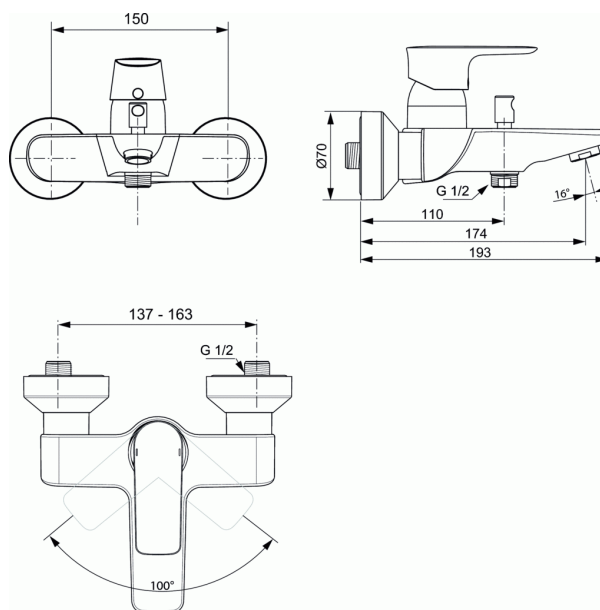

CONNECT AIR

Exposed bath & shower mixer

Exposed bath & shower mixer

- 38 mm cartridge FirmaFlow® ISI with hot water limiter
- Brass cast body
- Metal handle with red and blue colour indication - printed on handle
- Automatic diverter
- Standard S-Connection with noise reduction
- Cascade aerator
- Check valve
- Covered nuts
- Noise class 1
- Finishes:
 - technology electroplating (AA)
 - technology PVD (GN, A2, A5) - available in August 2020
- Comply with EN817